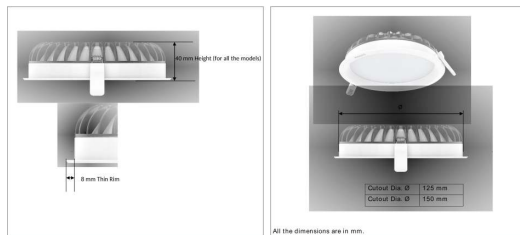

GreenPerform Sleek

Initial input power	5.5 W
Power consumption tolerance	+/-10%
Over Time Performance (IEC Compliant)	
Median useful life L70B50	50000 h
Application Conditions	
Ambient temperature range	0 to +45 °C
Product Data	
Order product name	DN295B LED6S-6500 PSU WH

Order code	919515812847
Numerator - Quantity Per Pack	1
Numerator - Packs per outer box	20
Material Nr. (12NC)	919515812847
Net Weight (Piece)	0.230 kg

Warnings and Safety

Dimensional drawing

Product: GreenPerform Sleek
Type: DN295/DN296
Application: Indoor Industrial

Indoor Luminaires